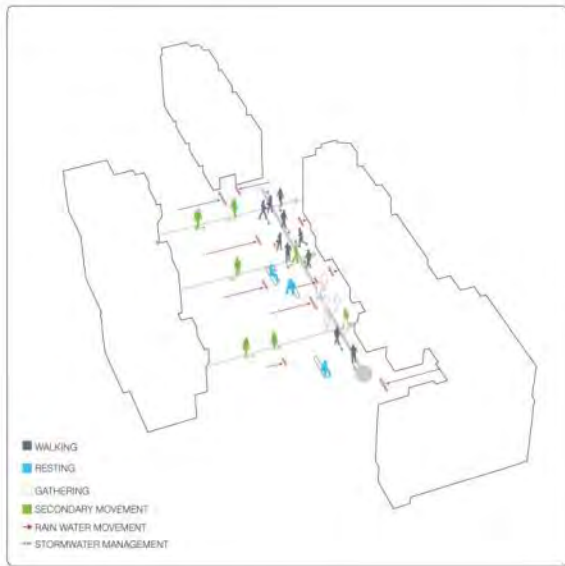

# BABSON COLLEGE CAMPUS MAP

KEITH HALL

PUTNEY HALL

MCCULLOUGH HALL

EXISTING SITE PLAN

PREFERRED PLAN

MOVEMENT

TEMPO

PATTERN

CONCEPTUAL DIAGRAMS

TEMPO

SHRUB PLANTING

KEITH HALL

MCCULLOUGH HALL

FERN PLANTING

LOWER TERRACE

SEATWALL, TYP.

PUTNEY HALL

TRACKLIGHT SEATING

LIRIOPE MONOCULTURE  
PLANTING, TYP.