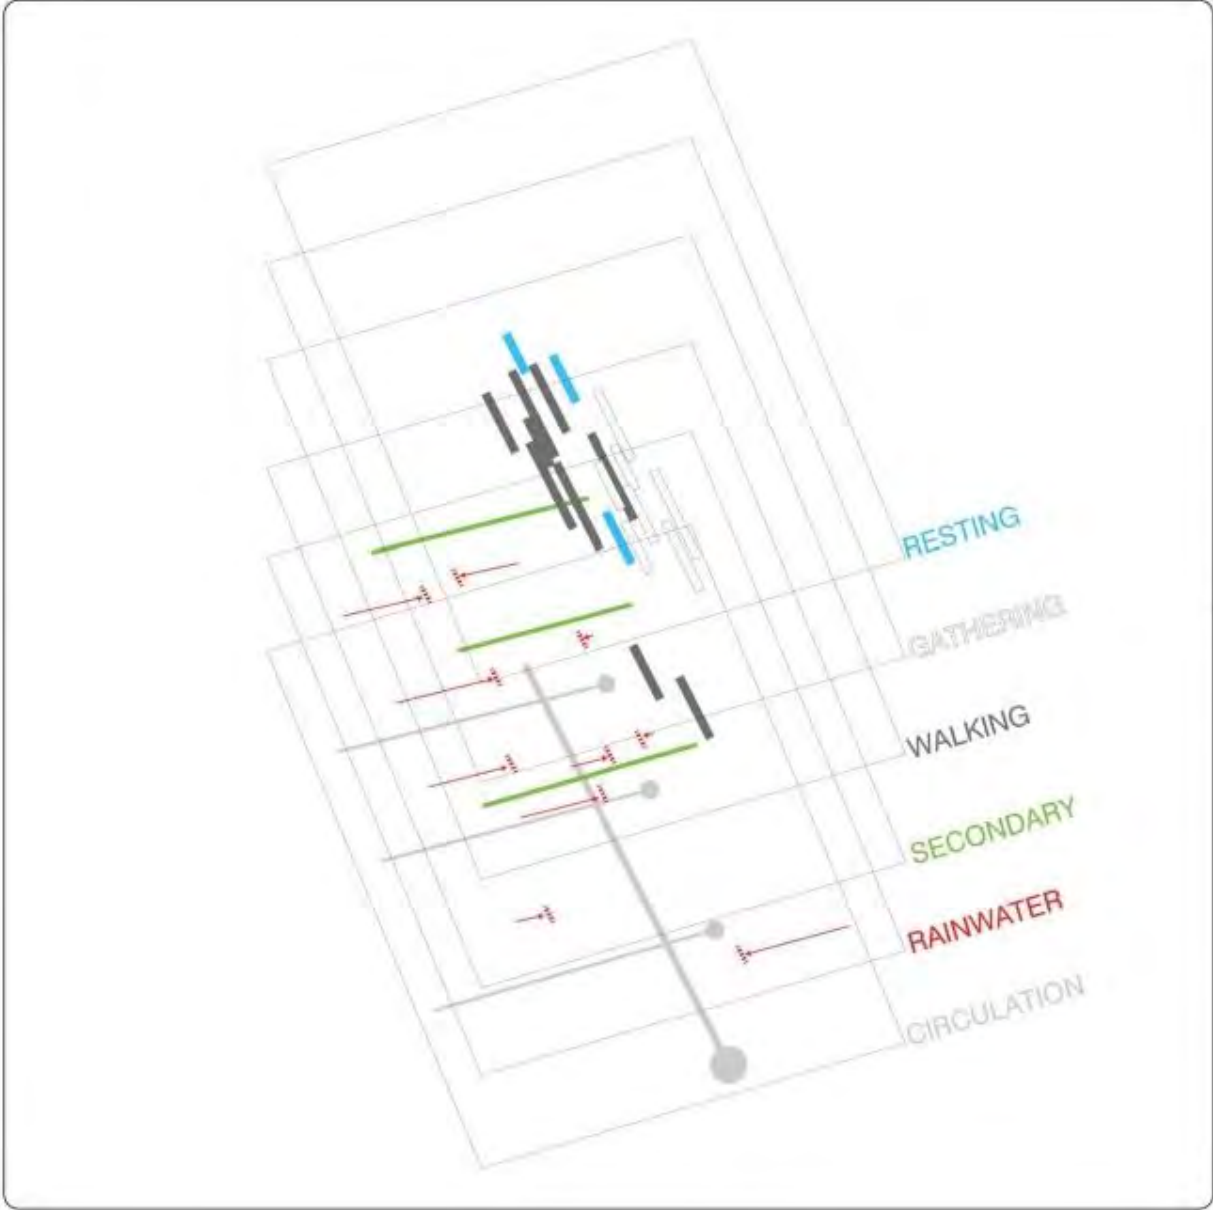

# BABSON COLLEGE CAMPUS MAP

KEITH HALL

PUTNEY HALL

MCCULLOUGH HALL

EXISTING SITE PLAN

PREFERRED PLAN

MOVEMENT

TEMPO

PATTERN

CONCEPTUAL DIAGRAMS

TEMPO

SHRUB PLANTING

KEITH HALL

MCCULLOUGH HALL

FERN PLANTING

LOWER TERRACE

SEATWALL, TYP.

PUTNEY HALL

TRACKLIGHT SEATING

LIRIOPE MONOCULTURE  
PLANTING, TYP.