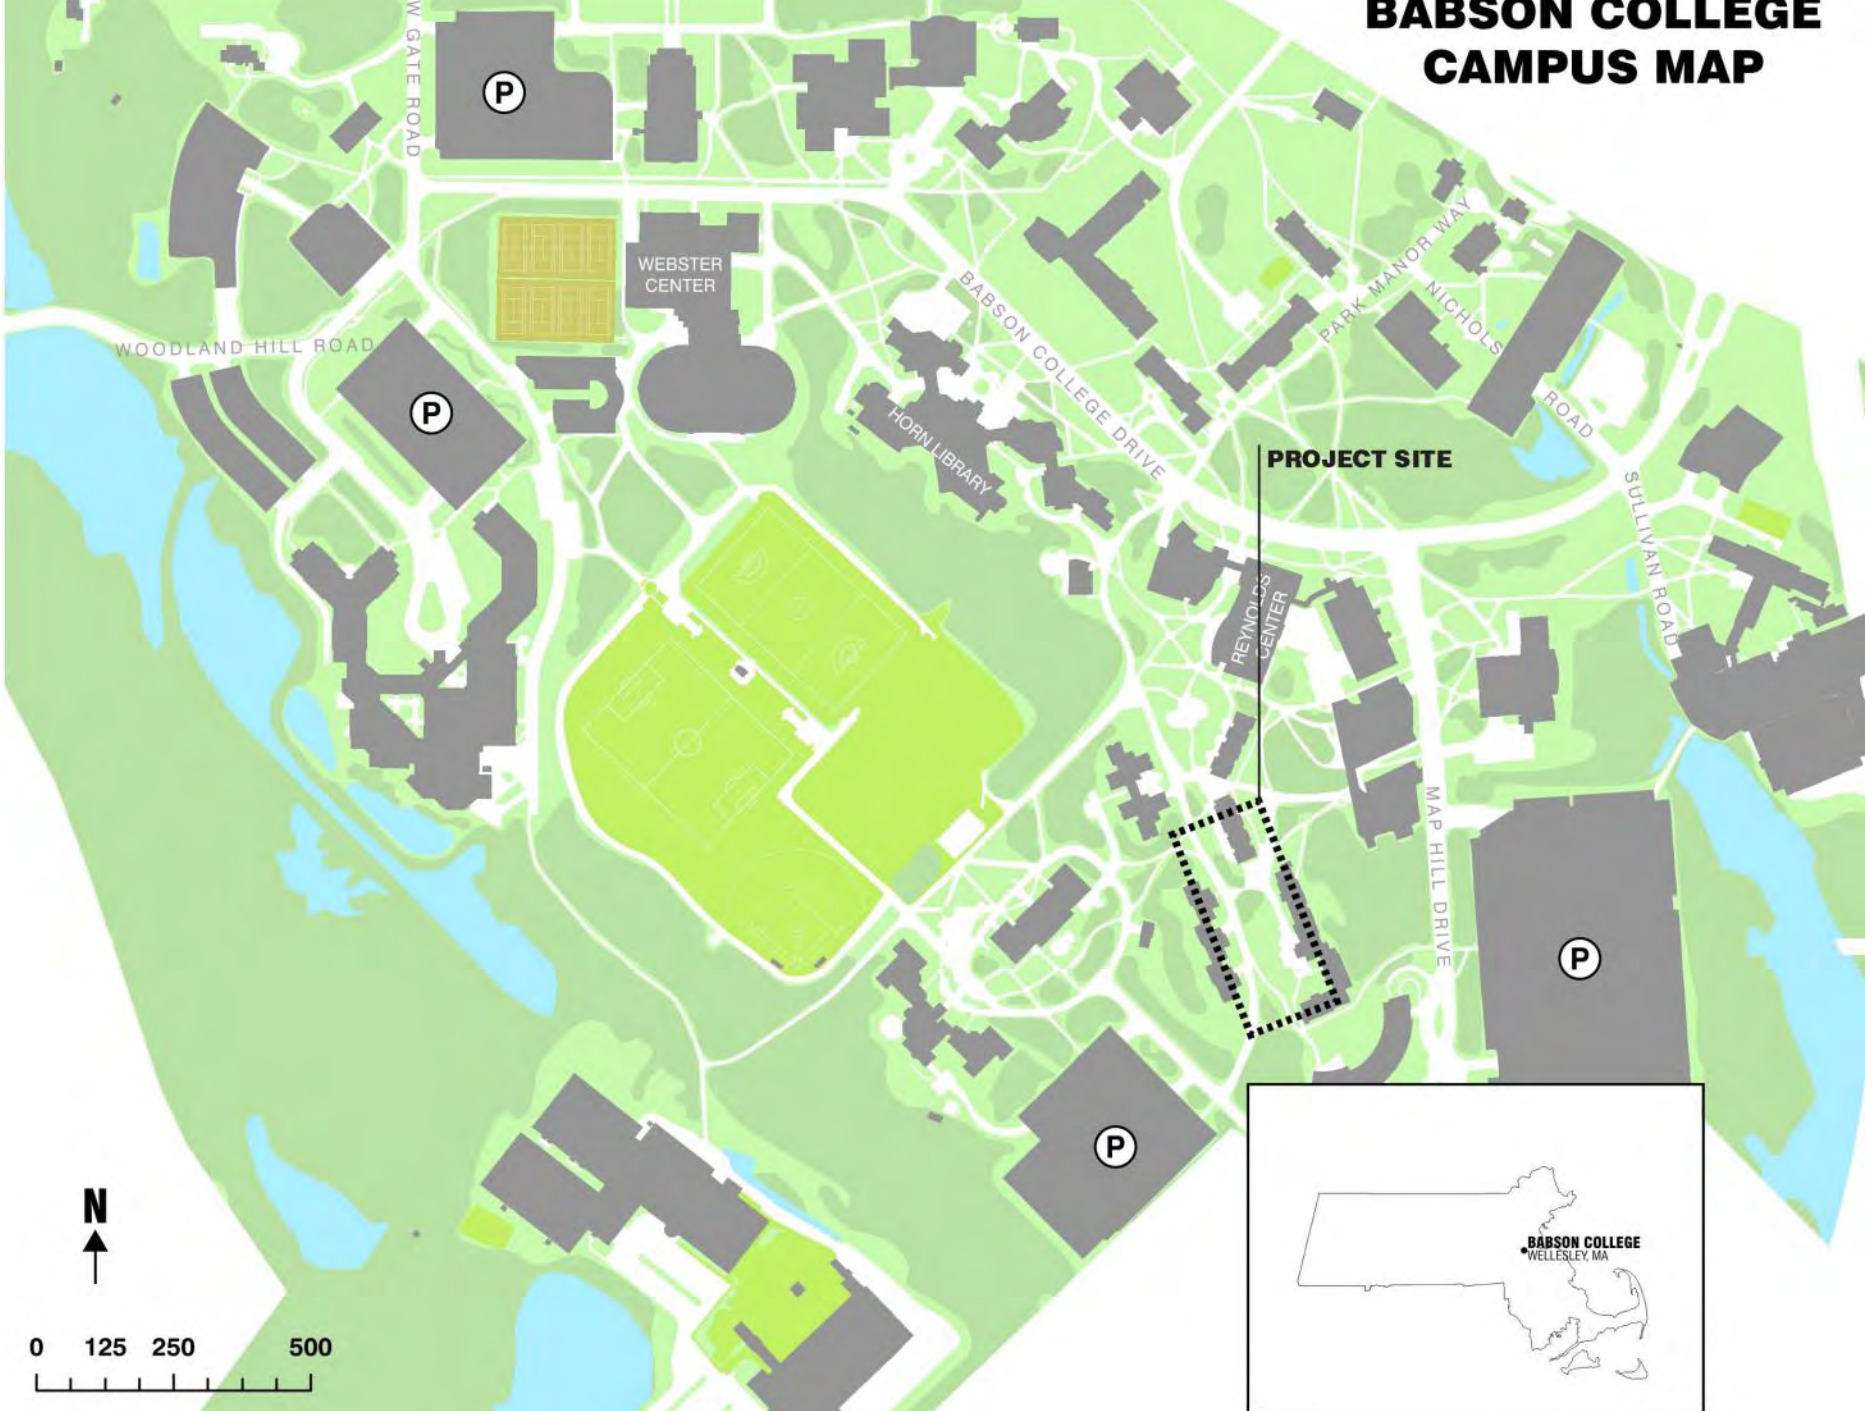

# BABSON COLLEGE CAMPUS MAP

KEITH HALL

PUTNEY HALL

MCCULLOUGH HALL

EXISTING SITE PLAN

PREFERRED PLAN

MOVEMENT

TEMPO

PATTERN

CONCEPTUAL DIAGRAMS

TEMPO

SHRUB PLANTING

KEITH HALL

MCCULLOUGH HALL

FERN PLANTING

LOWER TERRACE

SEATWALL, TYP.

PUTNEY HALL

TRACKLIGHT SEATING

LIRIOPE MONOCULTURE  
PLANTING, TYP.

## SECTION B

Weston Rd

**THANK YOU!**